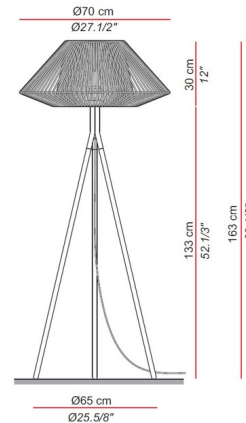

By El Torrent

Description

The Koord Floor Lamp brings a clean fresh vibe to a variety of spaces in your home. The acrylic braided cord is wrapped around a metal frame creating a geometric masterpiece while the tripod legs are made of Natural Beech and have White lacquered supports. Available in Wash, Yellow, Cream, Alitalia, Rubina, Beaver, Satan, Black, Silver, Lavanda, Marzipan, Lithium, and White. On/Off floor switch. Damp location rated. ETL listed.

Shown in natural / lavanda - koord

Specifications

| | |
|-------------------|-----------------------------------|
| COLOR | Lavanda - Koord |
| BODY FINISH | Natural |
| WATTAGE | 13W |
| DIMMER | Standard 120V |
| DIMENSIONS | 27.5"W x 63.13"H |
| BULB NOT INCLUDED | 1 x LED/Medium (E26)/13W/120V LED |
| COUNTRY OF ORIGIN | Spain |

Technical Information

| | |
|--------------------|------------|
| PRODUCT DIMENSIONS | Cord: 118" |
|--------------------|------------|

CLICK TO VIEW PRODUCT

Notes: