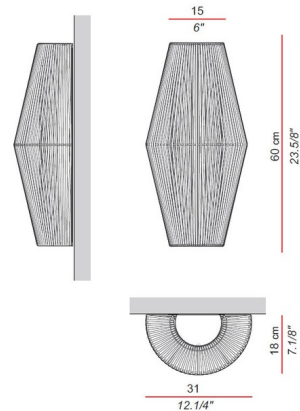

CLICK TO VIEW PRODUCT

Notes: