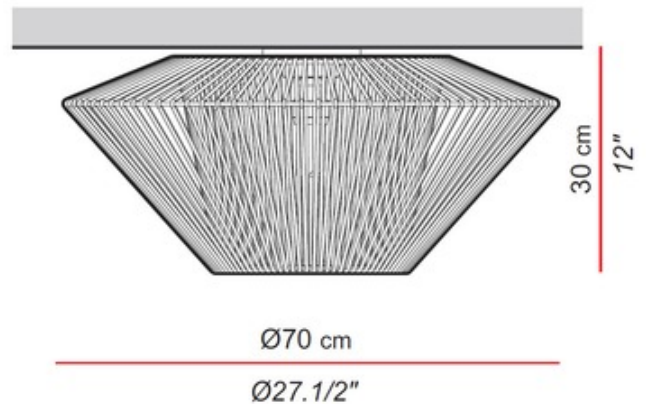

BRAND

El Torrent

DESCRIPTION

The Koord Flush Ceiling Light brings a clean fresh vibe to a variety of spaces in your home. The acrylic braided cord is wrapped around a metal frame creating a geometric masterpiece. Available in Wash, Yellow, Cream, Alitilia, Rubina, Beaver, Satan, Black, Silver, Lavanda, Marzipan, Lithium, and White with a White finish. Damp location rated. ETL listed.

Shown in: White / Wash - Koord

SHADE COLOR	Wash - Koord
BODY FINISH	White
WATTAGE	13W
DIMMER	Not Dimmable
DIMENSIONS	27.5"W x 12"H
LAMP	1 x G25/Medium (E26)/13W/120V LED

ITEM NUMBER ELT671076

COMPANY	PROJECT	FIXTURE TYPE	APPROVED BY	DATE