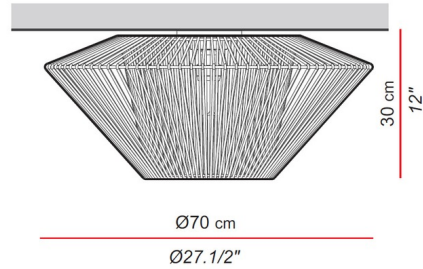

By El Torrent

Description

The Koord Flush Ceiling Light brings a clean fresh vibe to a variety of spaces in your home. The acrylic braided cord is wrapped around a metal frame creating a geometric masterpiece. Available in Wash, Yellow, Cream, Alitilia, Rubina, Beaver, Satan, Black, Silver, Lavanda, Marzipan, Lithium, and White with a White finish. Damp location rated. ETL listed.

Shown in white / wash - koord

Specifications

COLOR	Wash - Koord
BODY FINISH	White
WATTAGE	13W
DIMMER	Standard 120V
DIMENSIONS	27.5"W x 12"H
BULB NOT INCLUDED	1 x G25/Medium (E26)/13W/120V LED
COUNTRY OF ORIGIN	Spain