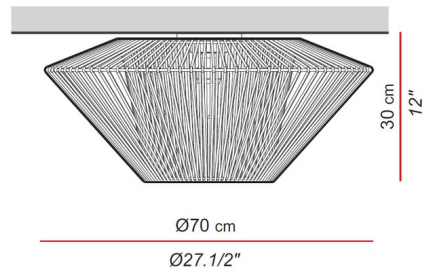

### Specifications

COLOR	Wash - Koord
BODY FINISH	White
WATTAGE	13W
DIMMER	Standard 120V
DIMENSIONS	27.5"W x 12"H
BULB NOT INCLUDED	1 x G25/Medium (E26)/13W/120V LED
COUNTRY OF ORIGIN	Spain

CLICK TO VIEW PRODUCT