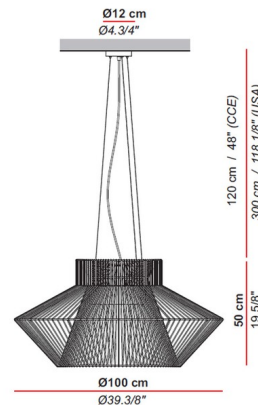

### Description

The Koord 103 Outdoor Pendant brings a clean fresh vibe to your exterior space. The acrylic braided cord is wrapped around a metal frame and UV protected for years of use. Available in Lavanda, Marzipan, Lithium, and White. Canopy: 4.75 inch diameter. Damp location rated. ETL listed.

### Specifications

COLOR	White - Koord
BODY FINISH	White
WATTAGE	17W
DIMMER	Low Voltage Electronic
DIMENSIONS	118"L x 39.38"W x 19.63"H
INTEGRATED LED MODULE	1 x LED/17W/120V LED
COUNTRY OF ORIGIN	Spain

### Technical Information

PRODUCT DIMENSIONS	Cable Length: 118"
COLOR RENDERING	80 CRI
LAMP COLOR	2700K
LUMENS/WATT	58.82
LUMINOUS FLUX	1000 lumens

Shown in white / white - koord

CLICK TO VIEW PRODUCT

Notes: