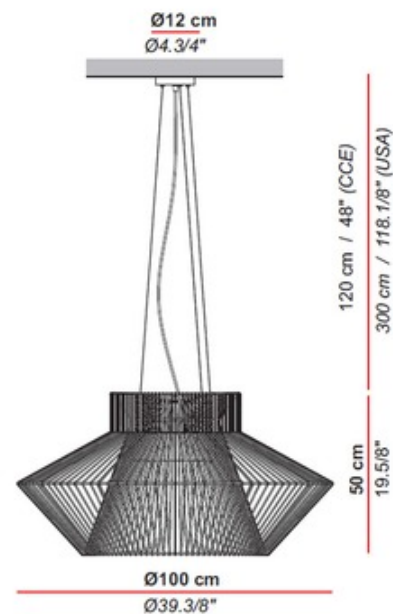

**BRAND**

El Torrent

**DESCRIPTION**

The Koord 103 Outdoor Pendant brings a clean fresh vibe to your exterior space. The acrylic braided cord is wrapped around a metal frame and UV protected for years of use. Available in Lavanda, Marzipan, Lithium, and White. Canopy: 4.75 inch diameter. Damp location rated. ETL listed.

*Shown in: White / White - Koord*

<b>SHADE COLOR</b>	White - Koord
<b>BODY FINISH</b>	White
<b>WATTAGE</b>	17W
<b>DIMMER</b>	Low Voltage Electronic
<b>DIMENSIONS</b>	118"L x 39.38"W x 19.63"H
<b>LAMP</b>	1 x LED/17W/120V LED

*Technical Information*

<b>LUMINOUS FLUX</b>	1000 lumens
<b>LUMENS/WATT</b>	58.82
<b>LAMP COLOR</b>	2700 K
<b>COLOR RENDERING</b>	80 CRI

**ITEM NUMBER** ELT671093

COMPANY	PROJECT	FIXTURE TYPE	APPROVED BY	DATE