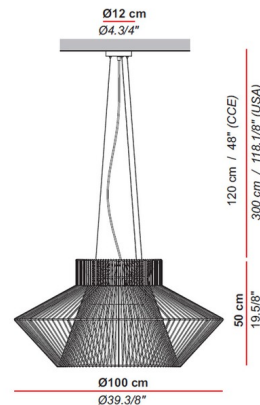

Description

The Koord 103 Outdoor Pendant brings a clean fresh vibe to your exterior space. The acrylic braided cord is wrapped around a metal frame and UV protected for years of use. Available in Lavanda, Marzipan, Lithium, and White. Canopy: 4.75 inch diameter. Damp location rated. ETL listed.

Specifications

COLOR	White - Koord
BODY FINISH	White
WATTAGE	17W
DIMMER	Low Voltage Electronic
DIMENSIONS	118"L x 39.38"W x 19.63"H
INTEGRATED LED MODULE	1 x LED/17W/120V LED
COUNTRY OF ORIGIN	Spain

Technical Information

PRODUCT DIMENSIONS	Cable Length: 118"
COLOR RENDERING	80 CRI
LAMP COLOR	2700K
LUMENS/WATT	58.82
LUMINOUS FLUX	1000 lumens

Shown in white / white - koord

CLICK TO VIEW PRODUCT

Notes: