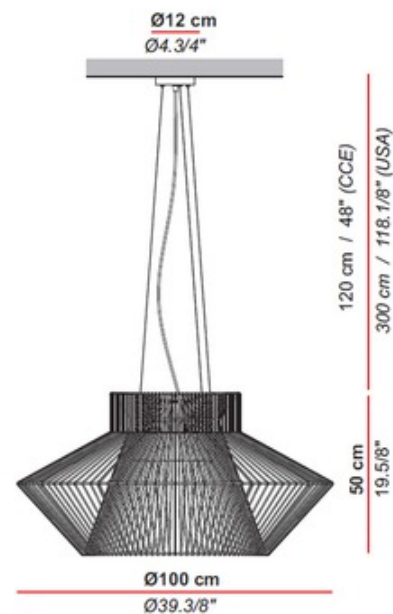

BRAND

El Torrent

DESCRIPTION

The Koord 103 Outdoor Pendant brings a clean fresh vibe to your exterior space. The acrylic braided cord is wrapped around a metal frame and UV protected for years of use. Available in Lavanda, Marzipan, Lithium, and White. Canopy: 4.75 inch diameter. Damp location rated. ETL listed.

Shown in: White / White - Koord

SHADE COLOR	White - Koord
BODY FINISH	White
WATTAGE	17W
DIMMER	Low Voltage Electronic
DIMENSIONS	118"L x 39.38"W x 19.63"H
INTEGRATED LED MODULE	
LAMP	1 x LED/17W/120V LED

Technical Information

LUMINOUS FLUX	1000 lumens
LUMENS/WATT	58.82
LAMP COLOR	2700K
COLOR RENDERING	80 CRI

SPEC # ELT671093

COMPANY

PROJECT

FIXTURE TYPE

APPROVED BY

DATE