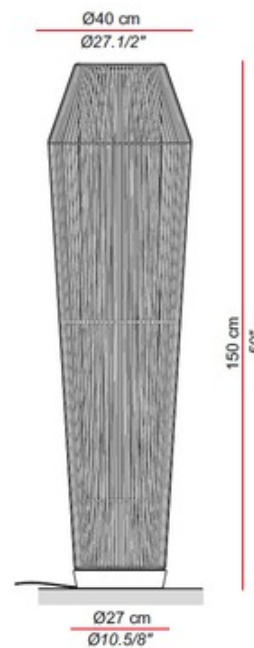

COMPANY	PROJECT	FIXTURE TYPE	APPROVED BY	DATE