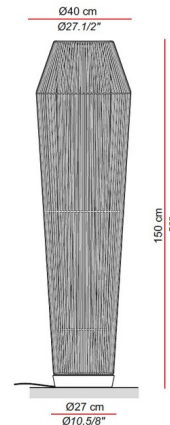

CLICK TO VIEW PRODUCT

Notes: