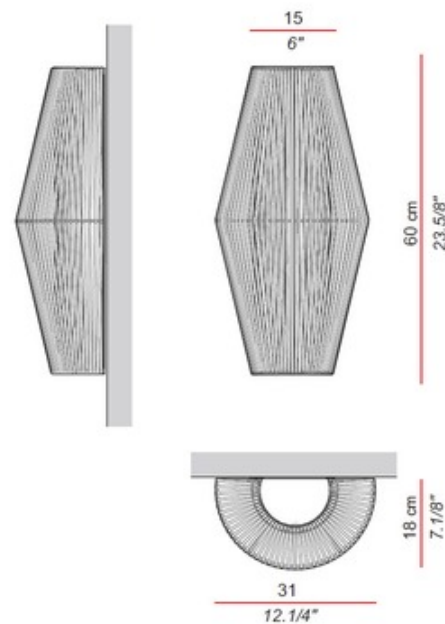

BRAND

El Torrent

DESCRIPTION

The Koord Outdoor Wall Sconce brings a clean fresh vibe to your exterior space. The acrylic braided cord is wrapped around a metal frame and UV protected for years of use. Available in Marzipan, Lithium, Lavanda, and White with a White frame. Damp location rated. ETL listed.

Shown in: White / Marzipan - Koord

SHADE COLOR	Marzipan - Koord
BODY FINISH	White
WATTAGE	18W
DIMMER	Standard 120V
DIMENSIONS	12.25"W x 23.63"H x 7.13"D
INTEGRATED LED MODULE	
LAMP	1 x LED/18W/120V LED
<i>Technical Information</i>	
LUMINOUS FLUX	1500 lumens
LUMENS/WATT	83.33
LAMP COLOR	2700K
COLOR RENDERING	80 CRI
SPEC #	ELT671107