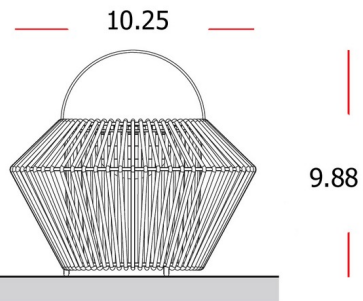

CLICK TO VIEW PRODUCT

Notes: