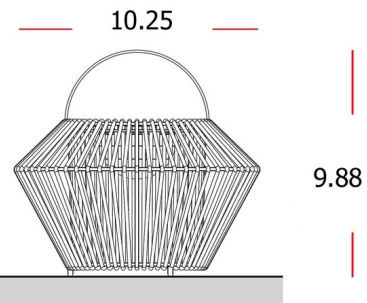

CLICK TO VIEW PRODUCT

Notes: