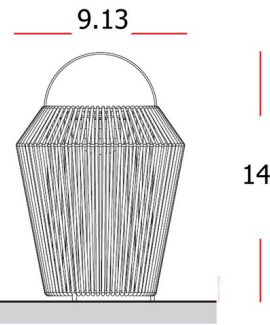

CLICK TO VIEW PRODUCT

Notes: