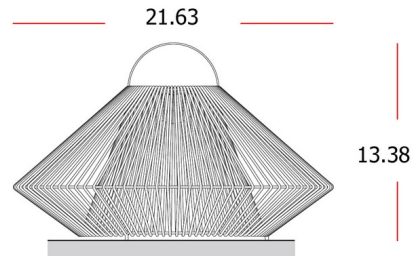

By El Torrent

Description

The Koord 111 Outdoor Table Lamp brings a clean fresh vibe to your exterior space. The acrylic braided cord is wrapped around a metal frame and UV protected for years of use. Available in Lithium, Lavanda, White, and Marzipan with a Black finish. Features a charging time of 4 hours for lamp life of approximately 7 hours. On/Off switch on the LED module. Remote controlled. Dims to 10 percent, 50 percent, and 100 percent. Wet location rated. CE listed.

Shown in black / lithium - koord

Specifications

COLOR Lithium - Koord
BODY FINISH Black
WATTAGE 2.5W
DIMMER Included
DIMENSIONS 21.63"W x 13.38"H
INTEGRATED LED MODULE 1x LED/2.5W/120V LED
COUNTRY OF ORIGIN Spain