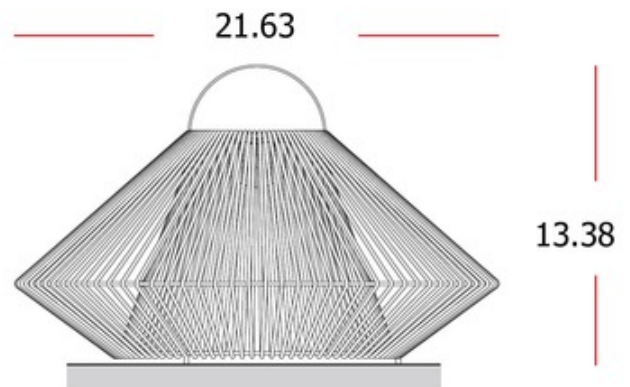

**BRAND**

El Torrent

**DESCRIPTION**

The Koord 111 Outdoor Table Lamp brings a clean fresh vibe to your exterior space. The acrylic braided cord is wrapped around a metal frame and UV protected for years of use. Available in Lithium, Lavanda, White, and Marzipan with a Black finish. Features a charging time of 4 hours for lamp life of approximately 7 hours. On/Off switch on the LED module. Remote controlled. Dims to 10 percent, 50 percent, and 100 percent. Wet location rated. CE listed.

*Shown in: Black / Lithium - Koord*

<b>SHADE COLOR</b>	Lithium - Koord
<b>BODY FINISH</b>	Black
<b>WATTAGE</b>	2.5W
<b>DIMMER</b>	Included
<b>DIMENSIONS</b>	21.63"W x 13.38"H
<b>INTEGRATED LED MODULE</b>	
<b>LAMP</b>	1 x LED/2.5W/120V LED

*Technical Information*

<b>LUMINOUS FLUX</b>	290 lumens
<b>LUMENS/WATT</b>	116.00
<b>LAMP COLOR</b>	2700K
<b>COLOR RENDERING</b>	80 CRI

**SPEC #** ELT671118

COMPANY	PROJECT	FIXTURE TYPE	APPROVED BY	DATE