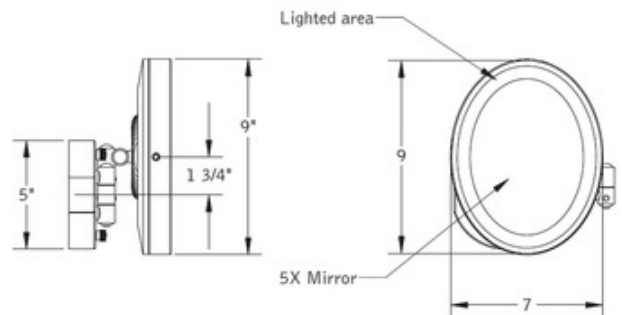

COMPANY	PROJECT	FIXTURE TYPE	APPROVED BY	DATE