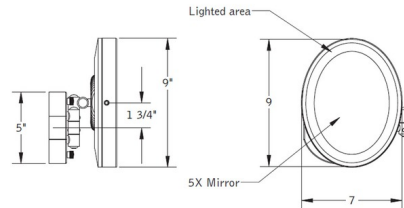

Description

Baci Junior Double Arm Oval Body Wall Mirror has a solid brass construction and optical quality 5x magnification glass mirror with high power natural white LED lighting. Finishes in Satin Nickel, Polished Nickel, Bronze, or Chrome. Damp location rated. UL listed.

Shown in satin nickel / mirror

Specifications

COLOR	Mirror
BODY FINISH	Satin Nickel
WATTAGE	9W
DIMMER	Not Dimmable
DIMENSIONS	7.63"W x 9"H x 4.75"D
INTEGRATED LED MODULE	1 x LED/9W/120V LED

Technical Information