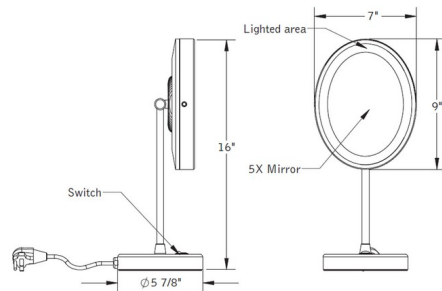

Lightology

lightology.com
866-954-4489
05-24-26

Project: _____

Company: _____

Location: _____ Fixture Type: _____

SPEC #: **REM671130**

Approved On: _____ Approved By: _____

Baci Junior Oval Table Mirror

By Remcraft Lighting

Description

Baci Junior Oval Table Mirror has a solid brass construction and optical quality 5x magnification glass mirror with high power natural white LED lighting. Finishes in Satin Nickel, Polished Nickel, Bronze, or Chrome. Comes with a cord and plug. Damp location rated. UL listed.

Specifications

COLOR	Mirror
BODY FINISH	Satin Nickel
WATTAGE	9W
DIMMER	Not Dimmable
DIMENSIONS	7"W x 16"H x 5.88"D
INTEGRATED LED MODULE	1 x LED/9W/120V LED

Technical Information

COLOR RENDERING	80 CRI
LAMP COLOR	3500K
LUMENS/WATT	86.22
LUMINOUS FLUX	776 lumens

Shown in satin nickel / mirror

CLICK TO VIEW PRODUCT

Notes: