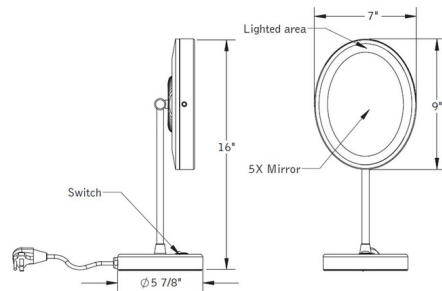

Lightology

lightology.com
866-954-4489
04-08-26

Project: _____

Company: _____

Location: _____ Fixture Type: _____

SPEC #: **REM671130**

Approved On: _____ Approved By: _____

Baci Junior Oval Table Mirror By Remcraft Lighting

Description

Baci Junior Oval Table Mirror has a solid brass construction and optical quality 5x magnification glass mirror with high power natural white LED lighting. Finishes in Satin Nickel, Polished Nickel, Bronze, or Chrome. Comes with a cord and plug. Damp location rated. UL listed.

Specifications

COLOR	Mirror
BODY FINISH	Satin Nickel
WATTAGE	9W
DIMMER	Not Dimmable
DIMENSIONS	7"W x 16"H x 5.88"D
INTEGRATED LED MODULE	1 x LED/9W/120V LED

Technical Information

COLOR RENDERING	80 CRI
LAMP COLOR	3500K
LUMENS/WATT	86.22
LUMINOUS FLUX	776 lumens

Shown in satin nickel / mirror

CLICK TO VIEW PRODUCT

Notes: