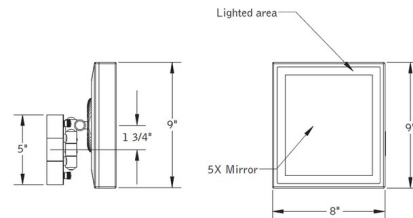

Description

Baci BJR Junior Double / Rectangle Wall Mirror has a solid brass construction and optical quality 5x magnification glass mirror with high power natural white LED lighting. Finishes in Satin Nickel, Polished Nickel, Bronze, or Chrome. Damp location rated. UL listed.

Shown in satin nickel / mirror

Specifications

COLOR	Mirror
BODY FINISH	Satin Nickel
WATTAGE	9W
DIMMER	Not Dimmable
DIMENSIONS	8.13"W x 9"H x 5"D
INTEGRATED LED MODULE	1 x LED/9W/120V LED

Technical Information