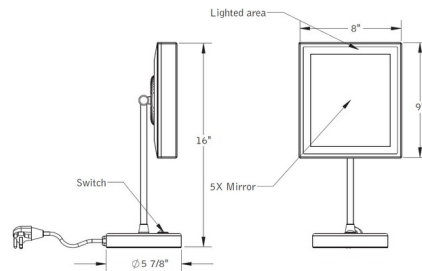

CLICK TO VIEW PRODUCT

Notes: