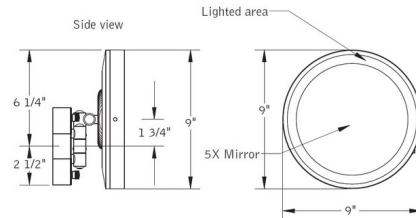

Description

Baci Junior Double Arm Round Body Wall Mirror has a solid brass construction and optical quality 5x magnification glass mirror with high power natural white LED lighting. Finishes in Satin Nickel, Polished Nickel, Bronze, or Chrome. Damp location rated. UL listed.

Shown in satin nickel / mirror

Specifications

COLOR	Mirror
BODY FINISH	Satin Nickel
WATTAGE	9W
DIMMER	Not Dimmable
DIMENSIONS	9"W x 9"H x 4.63"D
INTEGRATED LED MODULE	1 x LED/9W/120V LED

Technical Information