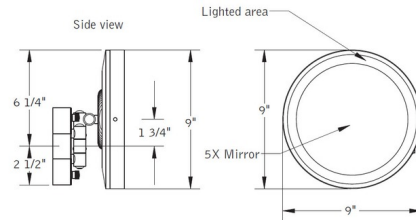

Description

Baci Junior Double Arm Round Body Wall Mirror has a solid brass construction and optical quality 5x magnification glass mirror with high power natural white LED lighting. Finishes in Satin Nickel, Polished Nickel, Bronze, or Chrome. Damp location rated. UL listed.

Shown in satin nickel / mirror

Specifications

COLOR	Mirror
BODY FINISH	Satin Nickel
WATTAGE	9W
DIMMER	Not Dimmable
DIMENSIONS	9"W x 9"H x 4.63"D
INTEGRATED LED MODULE	1 x LED/9W/120V LED

Technical Information