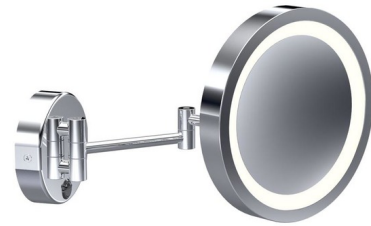

Lightology

lightology.com
866-954-4489
06-04-26

Project: _____

Company: _____

Location: _____ Fixture Type: _____

SPEC #: **REM671142**

Approved On: _____ Approved By: _____

Baci Junior Round Double Arm Wall Mirror By Remcraft Lighting

Description

Baci Junior Double Arm Round Body Wall Mirror has a solid brass construction and optical quality 5x magnification glass mirror with high power natural white LED lighting. Finishes in Satin Nickel, Polished Nickel, Bronze, or Chrome. Damp location rated. UL listed.

Shown in satin nickel / mirror

Specifications

COLOR	Mirror
BODY FINISH	Satin Nickel
WATTAGE	9W
DIMMER	Not Dimmable
DIMENSIONS	9"W x 9"H x 4.63"D
INTEGRATED LED MODULE	1 x LED/9W/120V LED

Technical Information