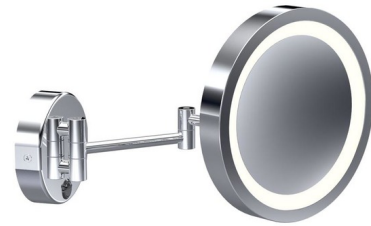

Lightology

lightology.com
866-954-4489
04-16-26

Project: _____

Company: _____

Location: _____ Fixture Type: _____

SPEC #: **REM671142**

Approved On: _____ Approved By: _____

Baci Junior Round Double Arm Wall Mirror By Remcraft Lighting

Description

Baci Junior Double Arm Round Body Wall Mirror has a solid brass construction and optical quality 5x magnification glass mirror with high power natural white LED lighting. Finishes in Satin Nickel, Polished Nickel, Bronze, or Chrome. Damp location rated. UL listed.

Shown in satin nickel / mirror

Specifications

COLOR	Mirror
BODY FINISH	Satin Nickel
WATTAGE	9W
DIMMER	Not Dimmable
DIMENSIONS	9"W x 9"H x 4.63"D
INTEGRATED LED MODULE	1 x LED/9W/120V LED

Technical Information