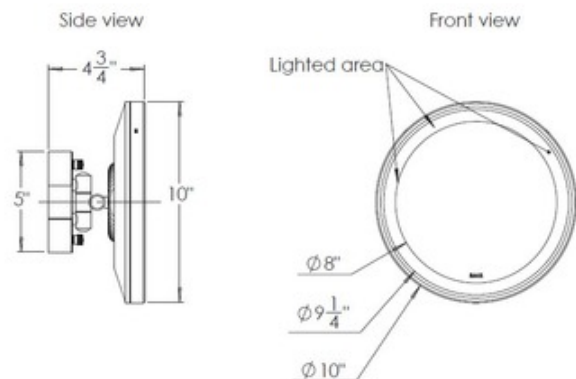

BRAND

Remcraft Lighting

DESCRIPTION

Baci Senior Tilt Swivel Mirror has a solid brass construction and optical quality 5x magnification glass mirror with high power natural white LED lighting. Baci Senior LED Mirrors are available with an optional feature that allows the user to adjust the color of the light output from the soft warm shades of an incandescent lamp to the bright cool white of the noon sky - 2800K to 4800K. Thus you can apply your make-up to look your best in any environment from a candlelit dinner to a snowy ski run. To alter the hue of the light, simply press one of the buttons on the back of the mirror. The top button makes the color warmer and the bottom button makes it cooler. To change the light in small increments, tap the button. If you hold the button down it will change continuously as it cycles through the full extent of the range in the direction selected. When the light reaches the end of its range, press the other button to smoothly transition in the opposite direction. Do not press both buttons at the same time. Finishes in Satin Nickel, Polished Nickel, Bronze, Polished Brass, or Polished Chrome. Damp location rated. UL listed.

Shown in: Satin Nickel / Mirror

SHADE COLOR	Mirror
BODY FINISH	Satin Nickel
WATTAGE	9W
DIMMER	Not Dimmable
DIMENSIONS	10"W x 10"H x 4.75"D
INTEGRATED LED MODULE	
LAMP	1 x LED/9W/120V LED

Technical Information

LUMINOUS FLUX	775 lumens
LUMENS/WATT	86.11
LAMP COLOR	Tunable White
COLOR RENDERING	80 CRI

SPEC # REM671153

COMPANY	PROJECT	FIXTURE TYPE	APPROVED BY	DATE