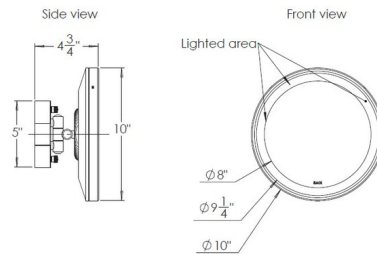

CLICK TO VIEW PRODUCT

Notes: