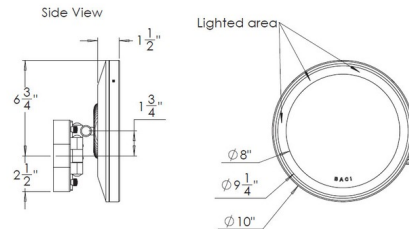

CLICK TO VIEW PRODUCT

Notes: