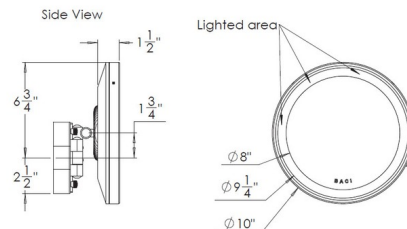

CLICK TO VIEW PRODUCT

Notes: