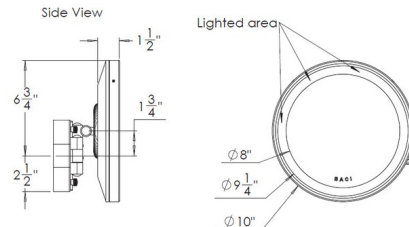

CLICK TO VIEW PRODUCT

Notes: