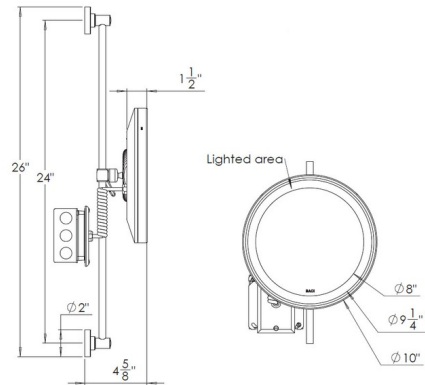

### Description

Baci Senior Slide Wall Mirror has a solid brass construction and optical quality 5x magnification glass mirror with high power natural white LED lighting. Mirror adjusts vertically 21 inch on the 26 1/8 inch high bar. Baci Senior LED Mirrors are available with an optional feature that allows the user to adjust the color of the light output from the soft warm shades of an incandescent lamp to the bright cool white of the noon sky - 2800K to 4800K. Thus you can apply your make-up to look your best in any environment from a candlelit dinner to a snowy ski run. To alter the hue of the light, simply press one of the buttons on the back of the mirror. The top button makes the color warmer and the bottom button makes it cooler. To change the light in small increments, tap the button. If you hold the button down it will change continuously as it cycles through the full extent of the range in the direction selected. When the light reaches the end of its range, press the other button to smoothly transition in the opposite direction. Do not press both buttons at the same time. Finishes in Satin Nickel, Polished Nickel, Bronze, Polished Brass, or Polished Chrome. Damp location rated. UL listed.

### Specifications

COLOR	.....	Mirror
BODY FINISH	.....	Satin Nickel
WATTAGE	.....	9W
DIMMER	.....	Not Dimmable
DIMENSIONS	.....	10"W x 24"H x 4.63"D
INTEGRATED LED MODULE	.....	1 x LED/9W/120V LED

### Technical Information

COLOR RENDERING	.....	80 CRI
LAMP COLOR	.....	3500K
LUMENS/WATT	.....	86.11
LUMINOUS FLUX	.....	775 lumens

Shown in satin nickel / mirror

CLICK TO VIEW PRODUCT

Notes: