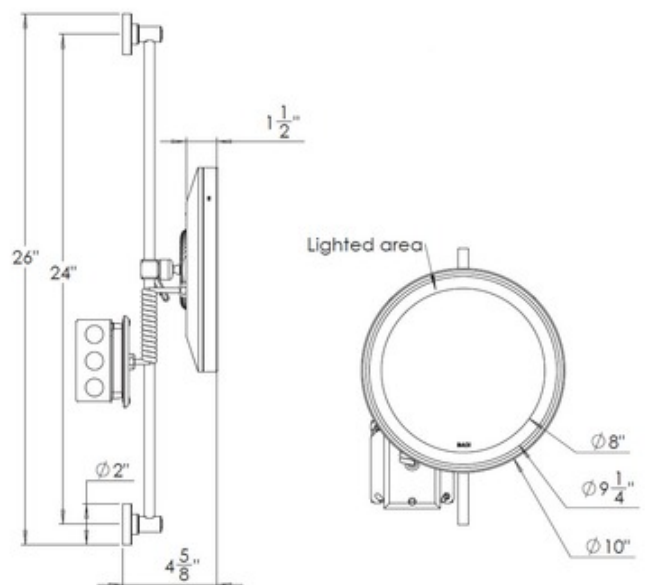

BRAND

Remcraft Lighting

DESCRIPTION

Baci Senior Slide Wall Mirror has a solid brass construction and optical quality 5x magnification glass mirror with high power natural white LED lighting. Mirror adjusts vertically 21 inch on the 26 1/8 inch high bar. Baci Senior LED Mirrors are available with an optional feature that allows the user to adjust the color of the light output from the soft warm shades of an incandescent lamp to the bright cool white of the noon sky - 2800K to 4800K. Thus you can apply your make-up to look your best in any environment from a candlelit dinner to a snowy ski run. To alter the hue of the light, simply press one of the buttons on the back of the mirror. The top button makes the color warmer and the bottom button makes it cooler. To change the light in small increments, tap the button. If you hold the button down it will change continuously as it cycles through the full extent of the range in the direction selected. When the light reaches the end of its range, press the other button to smoothly transition in the opposite direction. Do not press both buttons at the same time. Finishes in Satin Nickel, Polished Nickel, Bronze, Polished Brass, or Polished Chrome. Damp location rated. UL listed.

Shown in: Satin Nickel / Mirror

SHADE COLOR	Mirror
BODY FINISH	Satin Nickel
WATTAGE	9W
DIMMER	Not Dimmable
DIMENSIONS	10"W x 24"H x 4.63"D
INTEGRATED LED MODULE	
LAMP	1 x LED/9W/120V LED

Technical Information

LUMINOUS FLUX	775 lumens
LUMENS/WATT	86.11
LAMP COLOR	3500K
COLOR RENDERING	80 CRI

SPEC # REM671163

COMPANY

PROJECT

FIXTURE TYPE

APPROVED BY

DATE