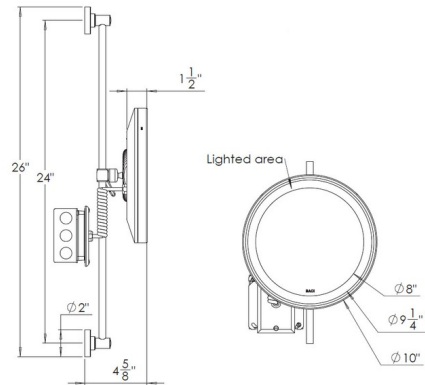

CLICK TO VIEW PRODUCT

Notes: