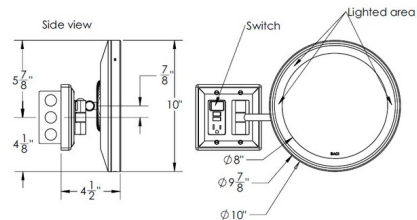

CLICK TO VIEW PRODUCT

Notes: