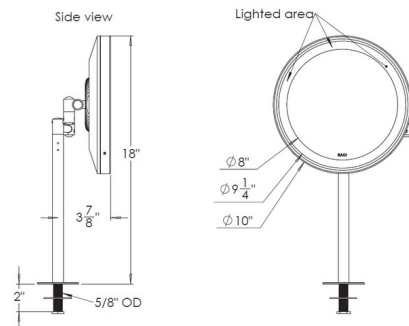

Specifications

COLOR	Mirror
BODY FINISH	Satin Nickel
WATTAGE	9W
DIMMER	Dimmable
DIMENSIONS	10"W x 18"H x 3.88"D
INTEGRATED LED MODULE	1 x LED/9W/120V LED

Technical Information

COLOR RENDERING	80 CRI
LAMP COLOR	3500K
LUMENS/WATT	86.11
LUMINOUS FLUX	775 lumens

Shown in satin nickel / mirror

CLICK TO VIEW PRODUCT

Notes: