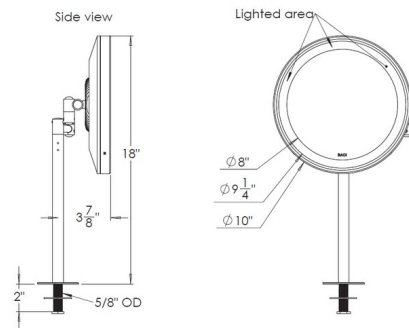

Specifications

COLOR	Mirror
BODY FINISH	Satin Nickel
WATTAGE	9W
DIMMER	Dimmable
DIMENSIONS	10"W x 18"H x 3.88"D
INTEGRATED LED MODULE	1 x LED/9W/120V LED

Technical Information

COLOR RENDERING	80 CRI
LAMP COLOR	3500K
LUMENS/WATT	86.11
LUMINOUS FLUX	775 lumens

Shown in satin nickel / mirror

CLICK TO VIEW PRODUCT

Notes: