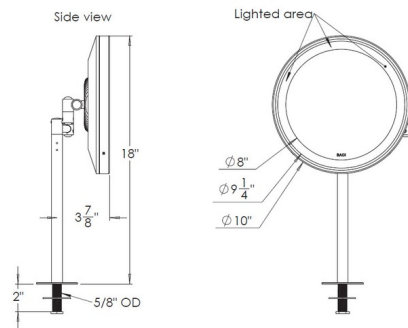

Specifications

COLOR	Mirror
BODY FINISH	Satin Nickel
WATTAGE	9W
DIMMER	Dimmable
DIMENSIONS	10"W x 18"H x 3.88"D
INTEGRATED LED MODULE	1 x LED/9W/120V LED

Technical Information

COLOR RENDERING	80 CRI
LAMP COLOR	3500K
LUMENS/WATT	86.11
LUMINOUS FLUX	775 lumens

Shown in satin nickel / mirror

CLICK TO VIEW PRODUCT

Notes: