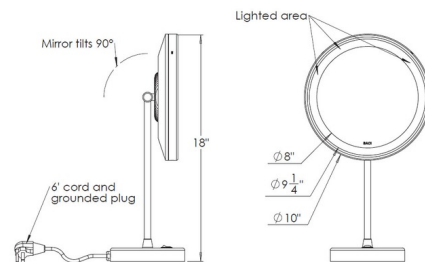

CLICK TO VIEW PRODUCT

Notes: