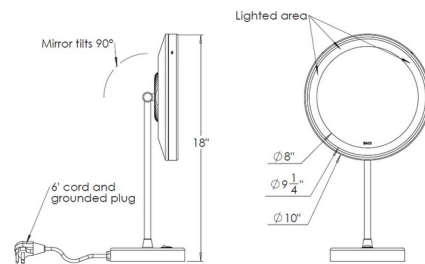

CLICK TO VIEW PRODUCT

Notes: