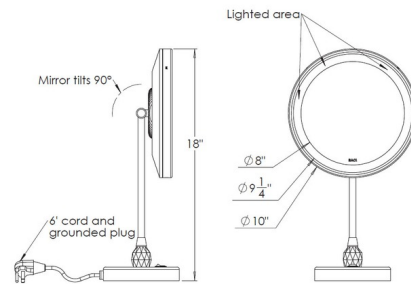

CLICK TO VIEW PRODUCT

Notes: