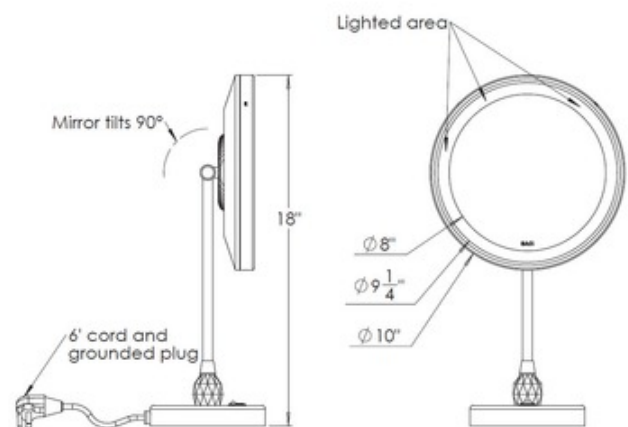

COMPANY	PROJECT	FIXTURE TYPE	APPROVED BY	DATE