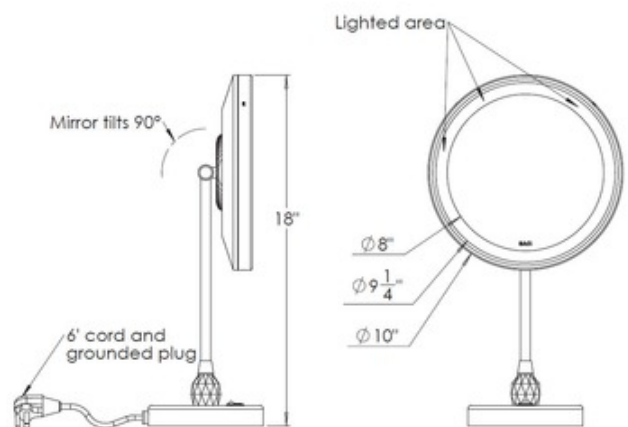

COMPANY	PROJECT	FIXTURE TYPE	APPROVED BY	DATE