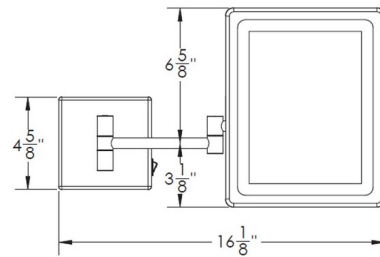

Description

The Baci Basic Double Arm Wall Mirror is constructed of corrosion resistant materials and optical quality 5x magnification glass mirror with natural white LED lighting. Available with a Satin Nickel, Bronze, or Chrome finish in hardwired or plug-in options. Damp location rated. UL listed.

Shown in satin nickel / mirror

Specifications

COLOR	Mirror
BODY FINISH	Satin Nickel
WATTAGE	5W
DIMMER	Not Dimmable
DIMENSIONS	8"W x 10"H x 4.71"D
INTEGRATED LED MODULE	1 x LED/5W/120V LED

Technical Information