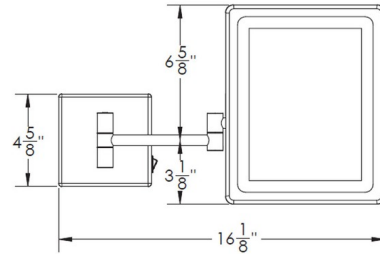

Description

The Baci Basic Double Arm Wall Mirror is constructed of corrosion resistant materials and optical quality 5x magnification glass mirror with natural white LED lighting. Available with a Satin Nickel, Bronze, or Chrome finish in hardwired or plug-in options. Damp location rated. UL listed.

Shown in satin nickel / mirror

Specifications

COLOR	Mirror
BODY FINISH	Satin Nickel
WATTAGE	5W
DIMMER	Not Dimmable
DIMENSIONS	8"W x 10"H x 4.71"D
INTEGRATED LED MODULE	1 x LED/5W/120V LED

Technical Information