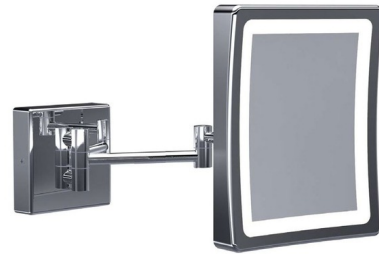

Lightology

lightology.com
866-954-4489
05-21-26

Project: _____

Company: _____

Location: _____ Fixture Type: _____

SPEC #: **REM671190**

Approved On: _____ Approved By: _____

Baci Basic Double Arm Wall Mirror By Remcraft Lighting

Description

The Baci Basic Double Arm Wall Mirror is constructed of corrosion resistant materials and optical quality 5x magnification glass mirror with natural white LED lighting. Available with a Satin Nickel, Bronze, or Chrome finish in hardwired or plug-in options. Damp location rated. UL listed.

Shown in satin nickel / mirror

Specifications

COLOR	Mirror
BODY FINISH	Satin Nickel
WATTAGE	5W
DIMMER	Not Dimmable
DIMENSIONS	8"W x 10"H x 4.71"D
INTEGRATED LED MODULE	1 x LED/5W/120V LED

Technical Information