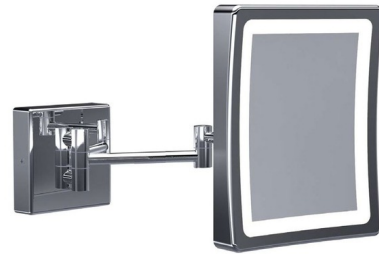

Lightology

lightology.com
866-954-4489
07-11-26

Project: _____

Company: _____

Location: _____ Fixture Type: _____

SPEC #: **REM671190**

Approved On: _____ Approved By: _____

Baci Basic Double Arm Wall Mirror By Remcraft Lighting

Description

The Baci Basic Double Arm Wall Mirror is constructed of corrosion resistant materials and optical quality 5x magnification glass mirror with natural white LED lighting. Available with a Satin Nickel, Bronze, or Chrome finish in hardwired or plug-in options. Damp location rated. UL listed.

Shown in satin nickel / mirror

Specifications

COLOR	Mirror
BODY FINISH	Satin Nickel
WATTAGE	5W
DIMMER	Not Dimmable
DIMENSIONS	8"W x 10"H x 4.71"D
INTEGRATED LED MODULE	1 x LED/5W/120V LED

Technical Information