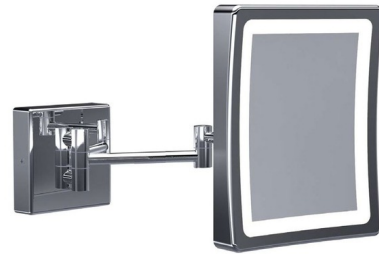

Lightology

lightology.com
866-954-4489
04-05-26

Project: _____

Company: _____

Location: _____ Fixture Type: _____

SPEC #: **REM671190**

Approved On: _____ Approved By: _____

Baci Basic Double Arm Wall Mirror By Remcraft Lighting

Description

The Baci Basic Double Arm Wall Mirror is constructed of corrosion resistant materials and optical quality 5x magnification glass mirror with natural white LED lighting. Available with a Satin Nickel, Bronze, or Chrome finish in hardwired or plug-in options. Damp location rated. UL listed.

Shown in satin nickel / mirror

Specifications

COLOR	Mirror
BODY FINISH	Satin Nickel
WATTAGE	5W
DIMMER	Not Dimmable
DIMENSIONS	8"W x 10"H x 4.71"D
INTEGRATED LED MODULE	1 x LED/5W/120V LED

Technical Information