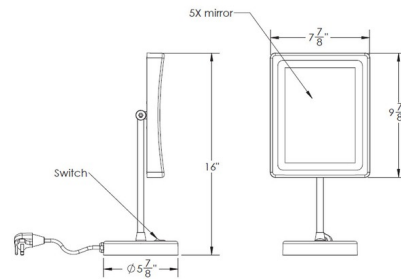

Lightology

lightology.com
866-954-4489
05-31-26

Project: _____

Company: _____

Location: _____ Fixture Type: _____

SPEC #: **REM671196**

Approved On: _____ Approved By: _____

Baci Basic Rectangle Table Mirror By Remcraft Lighting

Description

Baci Basic Rectangle Table Mirror is constructed of corrosion resistant materials and optical quality 5x magnification glass mirror with natural white LED lighting. Available with a Satin Nickel, Bronze, or Chrome finish. Comes with a 6 foot cord. Damp location rated. UL listed.

Specifications

COLOR . . . . . Mirror
BODY FINISH . . . . . Satin Nickel
WATTAGE 4W
DIMMER . . . . . Not Dimmable
DIMENSIONS . . . . . 8"W x 10"H
INTEGRATED LED MODULE . . . . . 1 x LED/4W/120V LED

Technical Information

COLOR RENDERING . . . . . 80 CRI
LAMP COLOR 4000K
LUMENS/WATT 93.75
LUMINOUS FLUX . . . . . 375 lumens

Shown in satin nickel / mirror

CLICK TO VIEW PRODUCT

Notes: