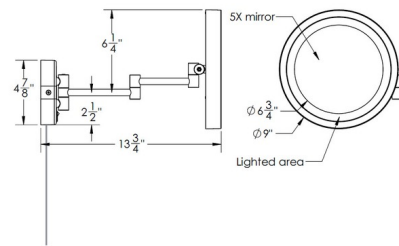

Description

Baci Basic Plug-in Double Arm Wall Mirror with Plug is constructed of corrosion resistant materials and optical quality 5x magnification glass mirror with natural white LED lighting. Available with a Satin Nickel, Bronze, or Chrome finish. Damp location rated. UL listed.

Shown in satin nickel / mirror

Specifications

COLOR	Mirror
BODY FINISH	Satin Nickel
WATTAGE	5W
DIMMER	Not Dimmable
DIMENSIONS	9"W x 9"H
INTEGRATED LED MODULE	1 x LED/5W/120V LED

Technical Information

COLOR RENDERING	80 CRI
LAMP COLOR	4000K
LUMENS/WATT	138.00
LUMINOUS FLUX	690 lumens