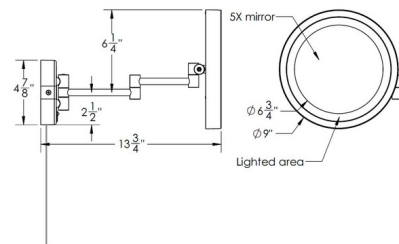

CLICK TO VIEW PRODUCT

Notes: