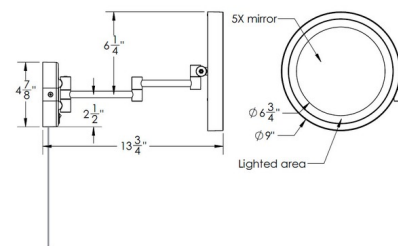

CLICK TO VIEW PRODUCT

Notes: