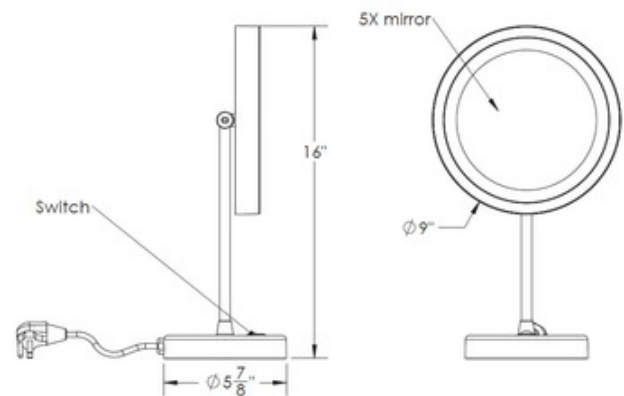

BRAND

Remcraft Lighting

DESCRIPTION

Baci Basic Round Table Mirror is constructed of corrosion resistant materials and optical quality 5x magnification glass mirror with natural white LED lighting. Available with a Satin Nickel, Bronze, or Chrome finish. Includes 6 foot cord with plug. Damp location rated. UL listed.

Shown in: Satin Nickel / Mirror

SHADE COLOR	Mirror
BODY FINISH	Satin Nickel
WATTAGE	4W
DIMMER	Low Voltage Electronic
DIMENSIONS	9"W x 16"H
INTEGRATED LED MODULE	
LAMP	1 x LED/4W/120V LED

Technical Information

LUMINOUS FLUX	375 lumens
LUMENS/WATT	93.75
LAMP COLOR	4000K
COLOR RENDERING	80 CRI

SPEC # REM671205

COMPANY	PROJECT	FIXTURE TYPE	APPROVED BY	DATE