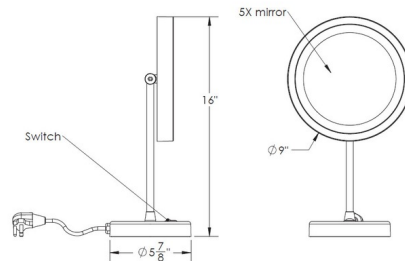

Description

Baci Basic Round Table Mirror is constructed of corrosion resistant materials and optical quality 5x magnification glass mirror with natural white LED lighting. Available with a Satin Nickel, Bronze, or Chrome finish. Includes 6 foot cord with plug. Damp location rated. UL listed.

Shown in satin nickel / mirror

Specifications

COLOR	Mirror
BODY FINISH	Satin Nickel
WATTAGE	4W
DIMMER	Low Voltage Electronic
DIMENSIONS	9"W x 16"H
INTEGRATED LED MODULE	1 x LED/4W/120V LED

Technical Information