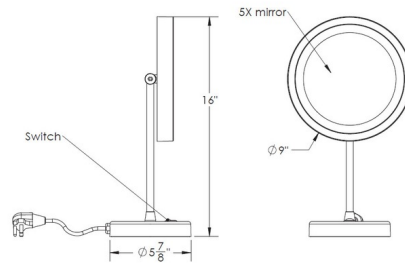

### Description

Baci Basic Round Table Mirror is constructed of corrosion resistant materials and optical quality 5x magnification glass mirror with natural white LED lighting. Available with a Satin Nickel, Bronze, or Chrome finish. Includes 6 foot cord with plug. Damp location rated. UL listed.

### Specifications

COLOR	Mirror
BODY FINISH	Satin Nickel
WATTAGE	4W
DIMMER	Low Voltage Electronic
DIMENSIONS	9"W x 16"H
INTEGRATED LED MODULE	1 x LED/4W/120V LED