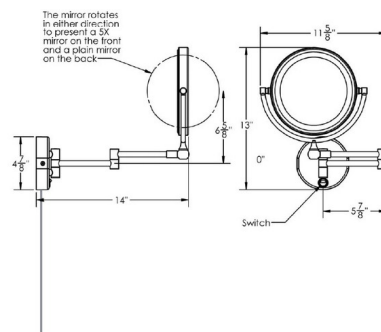

CLICK TO VIEW PRODUCT

Notes: