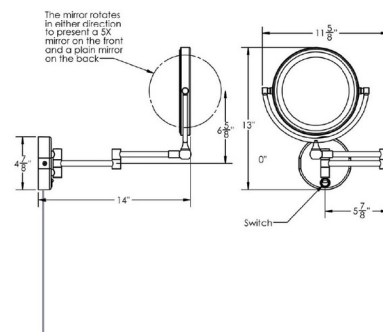

Description

Baci Basic Round Rotating Double Arm Wall Mirror with Plug is constructed of corrosion resistant materials. Can rotate in around. One side features an optical quality 5x magnification glass mirror and the other side is a standard mirror, both with natural white LED lighting. Damp location rated. UL listed.

Shown in chrome / mirror

Specifications

COLOR	Mirror
BODY FINISH	Chrome
WATTAGE	5W
DIMMER	Not Dimmable
DIMENSIONS	9.875"W x 13"H
INTEGRATED LED MODULE	1 x LED/5W/120V LED

Technical Information

COLOR RENDERING	80 CRI
LAMP COLOR	4000K
LUMENS/WATT	138.00
LUMINOUS FLUX	690 lumens