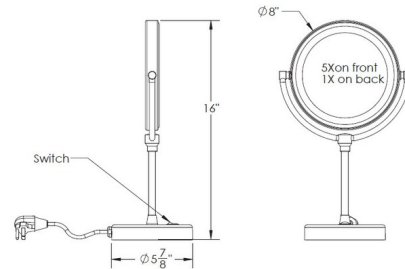

CLICK TO VIEW PRODUCT

Notes: