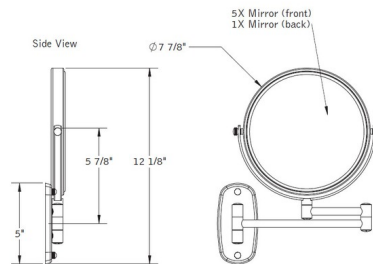

Lightology

lightology.com
866-954-4489
05-22-26

Project: _____

Company: _____

Location: _____ Fixture Type: _____

SPEC #: **REM671216**

Approved On: _____ Approved By: _____

Baci Basic 1X/5X Double Arm Wall Mirror By Remcraft Lighting

Description

The Baci Basic 1X/5X Double Arm Wall Mirror has a solid brass construction. Features an optical quality 5x magnification glass mirror on one side and a 1x mirror on the other. Available with a Bronze or Chrome finish. Damp location rated.

Shown in chrome / mirror

Specifications

COLOR	Mirror
BODY FINISH	Chrome
WATTAGE	N/A
DIMMER	N/A
DIMENSIONS	7.875"W x 12.13"H x 12.75"D
BULB	N/A

CLICK TO VIEW PRODUCT

Notes: