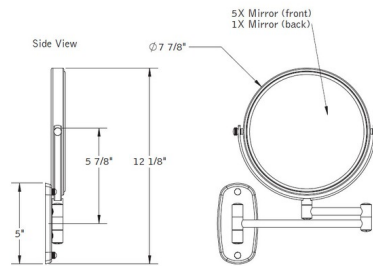

Lightology

lightology.com
866-954-4489
04-04-26

Project: _____

Company: _____

Location: _____ Fixture Type: _____

SPEC #: **REM671216**

Approved On: _____ Approved By: _____

Baci Basic 1X/5X Double Arm Wall Mirror By Remcraft Lighting

Description

The Baci Basic 1X/5X Double Arm Wall Mirror has a solid brass construction. Features an optical quality 5x magnification glass mirror on one side and a 1x mirror on the other. Available with a Bronze or Chrome finish. Damp location rated.

Shown in chrome / mirror

Specifications

COLOR Mirror
BODY FINISH Chrome
WATTAGE N/A
DIMMER N/A
DIMENSIONS 7.875"W x 12.13"H x 12.75"D
BULB N/A

CLICK TO VIEW PRODUCT

Notes: