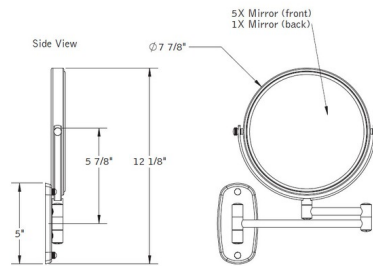

Lightology

lightology.com
866-954-4489
05-22-26

Project: _____

Company: _____

Location: _____ Fixture Type: _____

SPEC #: **REM671216**

Approved On: _____ Approved By: _____

Baci Basic 1X/5X Double Arm Wall Mirror By Remcraft Lighting

Description

The Baci Basic 1X/5X Double Arm Wall Mirror has a solid brass construction. Features an optical quality 5x magnification glass mirror on one side and a 1x mirror on the other. Available with a Bronze or Chrome finish. Damp location rated.

Shown in chrome / mirror

Specifications

COLOR	Mirror
BODY FINISH	Chrome
WATTAGE	N/A
DIMMER	N/A
DIMENSIONS	7.875"W x 12.13"H x 12.75"D
BULB	N/A

CLICK TO VIEW PRODUCT

Notes: