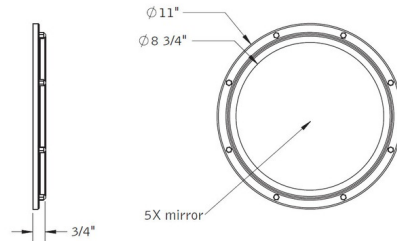

Description

Baci Basic Wall Mounted Porthole Mirror is constructed of corrosion resistant materials and optical quality 5x magnification glass mirror. Available with a Satin Nickel, Brass, Bronze, or Chrome finish.

Shown in satin nickel / mirror

Specifications

COLOR	Mirror
BODY FINISH	Satin Nickel
WATTAGE	N/A
DIMMER	N/A
DIMENSIONS	11"W x 11"H x 75"D
BULB	N/A

CLICK TO VIEW PRODUCT

Notes: