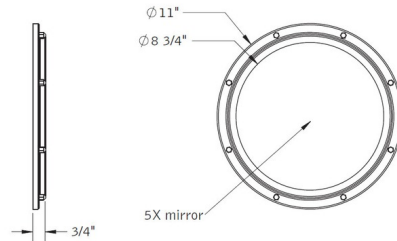

### Description

Baci Basic Wall Mounted Porthole Mirror is constructed of corrosion resistant materials and optical quality 5x magnification glass mirror. Available with a Satin Nickel, Brass, Bronze, or Chrome finish.

### Specifications

COLOR	Mirror
BODY FINISH	Satin Nickel
WATTAGE	N/A
DIMMER	N/A
DIMENSIONS	11"W x 11"H x 75"D
BULB	N/A

CLICK TO VIEW PRODUCT

Notes: