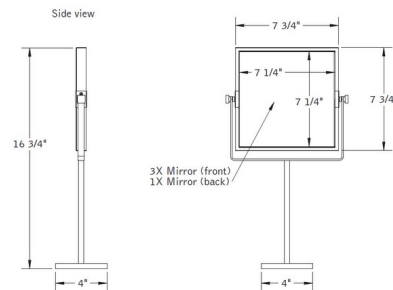

### Description

Baci Basic Square 1X/3X Reversible Vanity Mirror has a solid brass construction. Features an optical quality 3x magnification glass mirror on one side and a 1x mirror on the other. Height is adjustable to your desired position. Available with a Chrome finish.

### Specifications

COLOR	Mirror
BODY FINISH	Chrome
WATTAGE	N/A
DIMMER	N/A
DIMENSIONS	7.75"W x 16.75"H
BULB	N/A

CLICK TO VIEW PRODUCT

Notes: