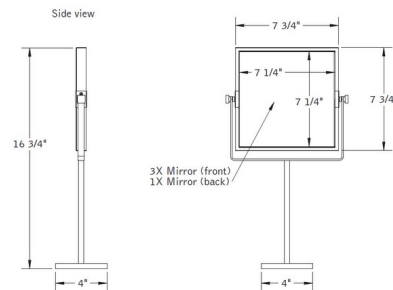

Specifications

COLOR	Mirror
BODY FINISH	Chrome
WATTAGE	N/A
DIMMER	N/A
DIMENSIONS	7.75"W x 16.75"H
BULB	N/A

CLICK TO VIEW PRODUCT

Notes: