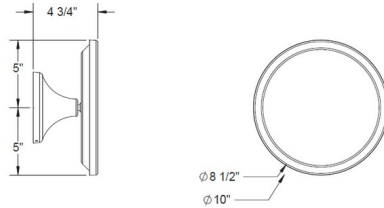

Lightology

lightology.com
866-954-4489
04-04-26

Project: _____

Company: _____

Location: _____ Fixture Type: _____

SPEC #: **REM671232**

Approved On: _____ Approved By: _____

Baci Basic Tilt Swivel Wall Mirror By Remcraft Lighting

Description

Baci Basic Tilt Swivel Wall Mirror is constructed of corrosion resistant materials and optical quality 5x magnification glass mirror with natural white LED lighting. Available with a White finish.

Shown in white / mirror

Specifications

COLOR	Mirror
BODY FINISH	White
WATTAGE	N/A
DIMMER	N/A
DIMENSIONS	10"W x 10"H x 4.75"D
BULB	N/A

CLICK TO VIEW PRODUCT

Notes: