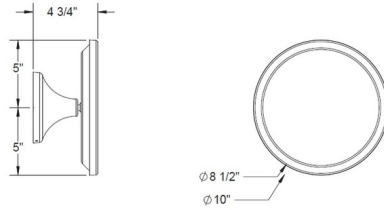

### Description

Baci Basic Tilt Swivel Wall Mirror is constructed of corrosion resistant materials and optical quality 5x magnification glass mirror with natural white LED lighting. Available with a White finish.

### Specifications

COLOR	Mirror
BODY FINISH	White
WATTAGE	N/A
DIMMER	N/A
DIMENSIONS	10"W x 10"H x 4.75"D
BULB	N/A

CLICK TO VIEW PRODUCT

Notes: