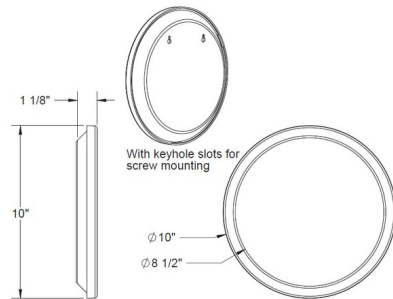

Lightology

lightology.com
866-954-4489
04-05-26

Project: _____

Company: _____

Location: _____ Fixture Type: _____

SPEC #: **REM671235**

Approved On: _____ Approved By: _____

Baci Basic Round Wall Mirror By Remcraft Lighting

Description

Baci Basic Round Wall Mirror is constructed of a lexan epoxy body and optical quality 3x magnification glass mirror. Available with a Satin Nickel, Bronze, or Chrome finish.

Shown in satin nickel / mirror

Specifications

COLOR	Mirror
BODY FINISH	Satin Nickel
WATTAGE	N/A
DIMMER	N/A
DIMENSIONS	10"W x 10"H x 1.25"D
BULB	N/A

CLICK TO VIEW PRODUCT

Notes: