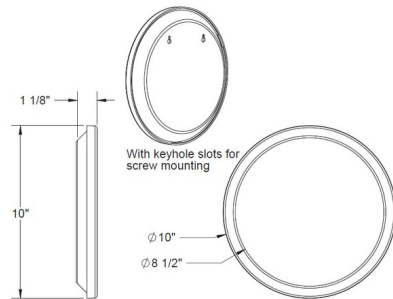

Lightology

lightology.com
866-954-4489
05-23-26

Project: _____

Company: _____

Location: _____ Fixture Type: _____

SPEC #: **REM671235**

Approved On: _____ Approved By: _____

Baci Basic Round Wall Mirror By Remcraft Lighting

Description

Baci Basic Round Wall Mirror is constructed of a lexan epoxy body and optical quality 3x magnification glass mirror. Available with a Satin Nickel, Bronze, or Chrome finish.

Shown in satin nickel / mirror

Specifications

COLOR	Mirror
BODY FINISH	Satin Nickel
WATTAGE	N/A
DIMMER	N/A
DIMENSIONS	10"W x 10"H x 1.25"D
BULB	N/A

CLICK TO VIEW PRODUCT

Notes: