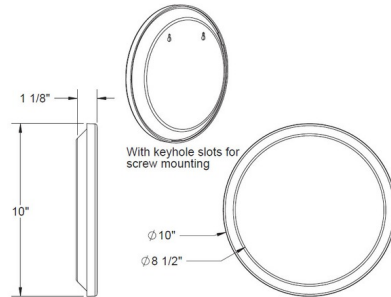

Lightology

lightology.com
866-954-4489
05-21-26

Project: _____

Company: _____

Location: _____ Fixture Type: _____

SPEC #: **REM671239**

Approved On: _____ Approved By: _____

Baci Basic Round Shower Wall Mirror By Remcraft Lighting

Description

Baci Basic Round Shower Wall Mirror is constructed of a lexan epoxy body and optical quality 5x magnification glass mirror. Available with a Satin Nickel, Bronze, or Chrome finish. Sealed for placement directly on a shower wall. Suitable for wet locations.

Shown in satin nickel / mirror

Specifications

COLOR	Mirror
BODY FINISH	Satin Nickel
WATTAGE	N/A
DIMMER	N/A
DIMENSIONS	10"W x 10"H x 1.25"D
BULB	N/A

CLICK TO VIEW PRODUCT

Notes: