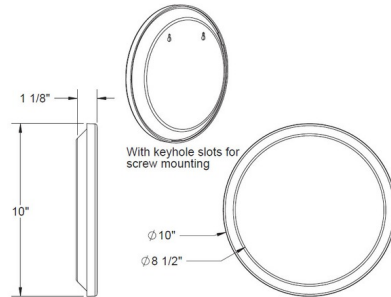

## Baci Basic Round Shower Wall Mirror

By Remcraft Lighting

### Description

Baci Basic Round Shower Wall Mirror is constructed of a lexan epoxy body and optical quality 5x magnification glass mirror. Available with a Satin Nickel, Bronze, or Chrome finish. Sealed for placement directly on a shower wall. Suitable for wet locations.

### Specifications

COLOR	Mirror
BODY FINISH	Satin Nickel
WATTAGE	N/A
DIMMER	N/A
DIMENSIONS	10"W x 10"H x 1.25"D
BULB	N/A

CLICK TO VIEW PRODUCT

Notes: