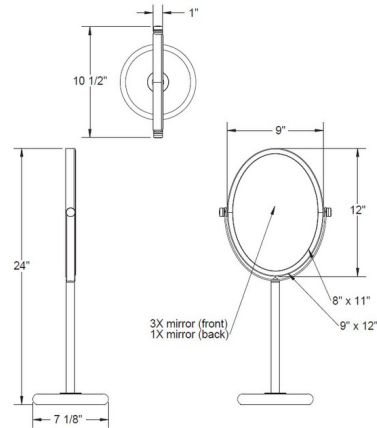

Lightology

lightology.com
866-954-4489
05-31-26

Project: _____

Company: _____

Location: _____ Fixture Type: _____

SPEC #: **REM671243**

Approved On: _____ Approved By: _____

Baci Basic Large Oval Vanity Mirror By Remcraft Lighting

Description

Baci Basic Large Oval Vanity Mirror has a solid brass construction. Features an optical quality 3x magnification glass mirror on one side and a 1x mirror on the other. Available with a Satin Nickel, Bronze, Polished Brass, or Chrome finish.

Shown in satin nickel / mirror

Specifications

COLOR	Mirror
BODY FINISH	Satin Nickel
WATTAGE	N/A
DIMMER	N/A
DIMENSIONS	9"W x 24"H
BULB	N/A

CLICK TO VIEW PRODUCT

Notes: