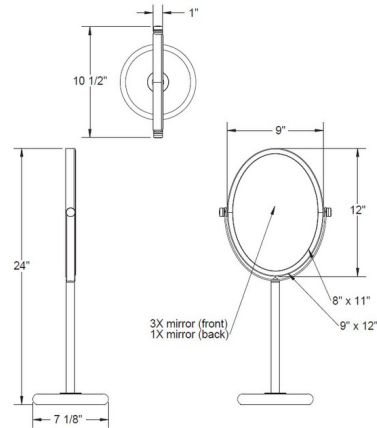

Lightology

lightology.com
866-954-4489
04-09-26

Project: _____

Company: _____

Location: _____ Fixture Type: _____

SPEC #: **REM671243**

Approved On: _____ Approved By: _____

Baci Basic Large Oval Vanity Mirror By Remcraft Lighting

Description

Baci Basic Large Oval Vanity Mirror has a solid brass construction. Features an optical quality 3x magnification glass mirror on one side and a 1x mirror on the other. Available with a Satin Nickel, Bronze, Polished Brass, or Chrome finish.

Shown in satin nickel / mirror

Specifications

COLOR	Mirror
BODY FINISH	Satin Nickel
WATTAGE	N/A
DIMMER	N/A
DIMENSIONS	9"W x 24"H
BULB	N/A

CLICK TO VIEW PRODUCT

Notes: