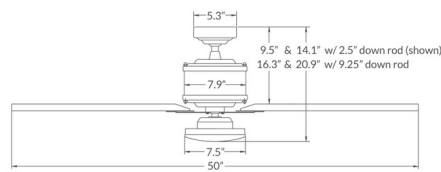

CLICK TO VIEW PRODUCT

Notes: