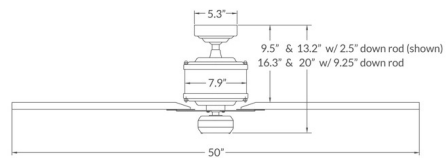

### Specifications

BLADE COLOR	Graywash
BODY FINISH	Dark Bronze
WATTAGE	N/A
DIMMER	N/A
DIMENSIONS	50"W x 20"H
BULB	N/A
COUNTRY OF ORIGIN	Chinese Taipei

CLICK TO VIEW PRODUCT

Notes: