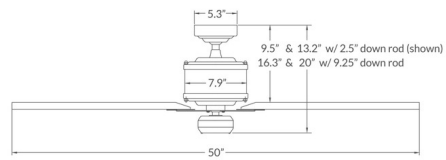

### Specifications

BLADE COLOR	Graywash
BODY FINISH	Dark Bronze
WATTAGE	N/A
DIMMER	N/A
DIMENSIONS	50"W x 20"H
BULB	N/A
COUNTRY OF ORIGIN	Chinese Taipei

CLICK TO VIEW PRODUCT

Notes: