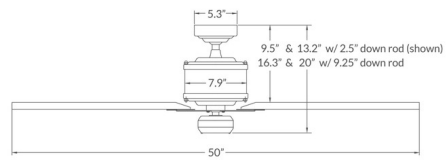

Shown in dark bronze / graywash

Specifications

BLADE COLOR	Graywash
BODY FINISH	Dark Bronze
WATTAGE	N/A
DIMMER	N/A
DIMENSIONS	50"W x 20"H
BULB	N/A
COUNTRY OF ORIGIN	Chinese Taipei

CLICK TO VIEW PRODUCT

Notes: