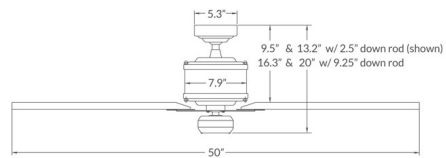

By Modern Fan Co.

Description

Industry DC Ceiling Fan by Ron Rezek, evokes an industrial feel, making it well styled for exposed ceilings. Features a powerful DC motor. Available with a Dark Bronze or Galvanized Steel motor and Mahogany, Maple, Whitewash, Greywash, Black, White, or Silver blades. Available with Controls: RC Control which provides three speeds and choice of on/off or dimming light function, and comes with a handset, wall mounted holder, and RF receiver; WC Wall Control provides three speeds and choice of on/off or dimming light function (two wires), and comes with switch, switch plate and RF receiver; or CC Control - a wall/remote combo which includes the RC handset, WC wall switch, wall mounted holder, and RF receiver. Comes with one 2.5 inch and one 9.25 inch downrod. ETL listed. Damp location rated.

Shown in dark bronze / graywash

Specifications

BLADE COLOR	Graywash
BODY FINISH	Galvanized Steel
WATTAGE	N/A
DIMMER	N/A
DIMENSIONS	50"W x 20"H
BULB	N/A
COUNTRY OF ORIGIN	Chinese Taipei

CLICK TO VIEW PRODUCT