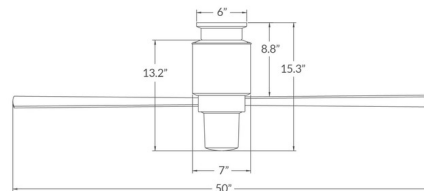

CLICK TO VIEW PRODUCT

Notes: