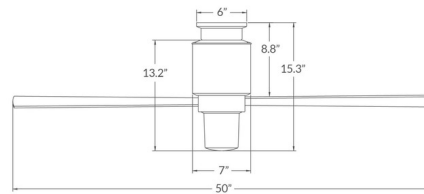

CLICK TO VIEW PRODUCT

Notes: