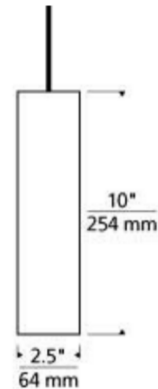

### Specifications

SHADE COLOR	Satin Nickel
BODY FINISH	Satin Nickel
WATTAGE	6.5W
DIMMER	Dimmable
DIMENSIONS	2.5"W x 10"H
BULB INCLUDED	1 x JC/GY6.35 (bipin)/6.5W/12V LED

### Technical Information

PRODUCT DIMENSIONS	Cord Length: 72"
LAMP LIFE	25000 hours
COLOR RENDERING	90 CRI
LAMP COLOR	3000K
LUMENS/WATT	74.62
LUMINOUS FLUX	485 lumens

Shown in satin nickel / satin nickel