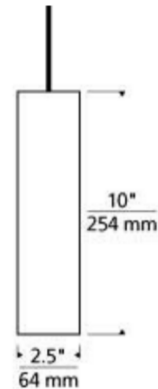

CLICK TO VIEW PRODUCT

Notes: