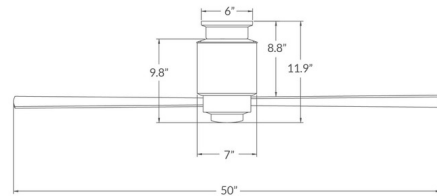

Specifications

BLADE COLOR	Black
BODY FINISH	Dark Bronze
WATTAGE	N/A
DIMMER	N/A
DIMENSIONS	50"W x 11.9"H
BULB	N/A
COUNTRY OF ORIGIN	Chinese Taipei

Shown in dark bronze / black

CLICK TO VIEW PRODUCT

Notes: