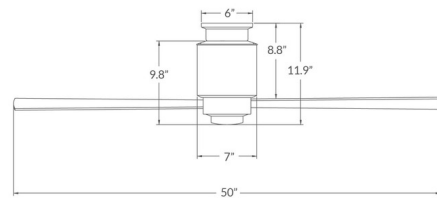

### Specifications

BLADE COLOR	Black
BODY FINISH	Dark Bronze
WATTAGE	N/A
DIMMER	N/A
DIMENSIONS	50"W x 11.9"H
BULB	N/A
COUNTRY OF ORIGIN	Chinese Taipei

Shown in dark bronze / black

CLICK TO VIEW PRODUCT

Notes: