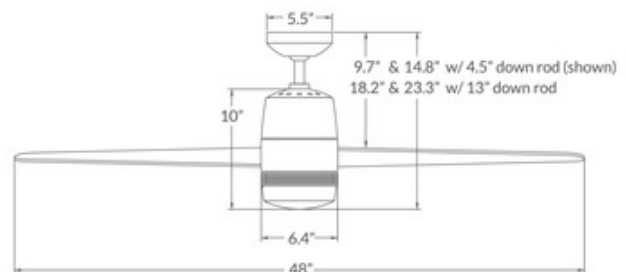

COMPANY

PROJECT

FIXTURE TYPE

APPROVED BY

DATE