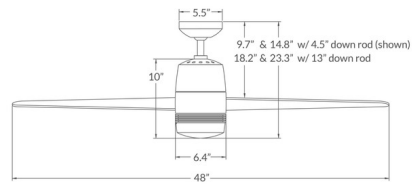

CLICK TO VIEW PRODUCT

Notes: