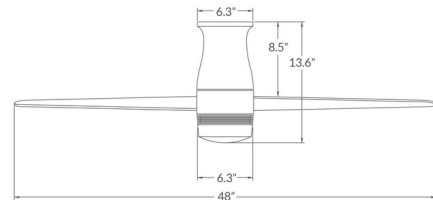

CLICK TO VIEW PRODUCT

Notes: