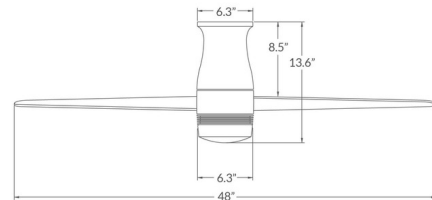

CLICK TO VIEW PRODUCT

Notes: