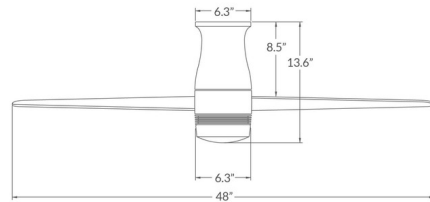

By Modern Fan Co.

Description

Velo Flush DC Ceiling Fan by Ron Rezek, combines a strong motor with aerodynamically shaped blades to move the maximum volume of air from an attractive, compact fan. Features a powerful DC motor. Features a powerful DC motor. Has a Dark Bronze, Gloss White, or Bright Nickel motor and Dark, White, Ebony, Maple, Mahogany, Whitewash, Greywash, or Nickel blades, to create your perfect fan. Available with controls: RC Control which provides three speeds and choice of on/off or dimming light function, and comes with a handset, wall mounted holder, and RF receiver; WC Wall Control provides three speeds and choice of on/off or dimming light function (two wires), and comes with switch, switch plate and RF receiver; or CC Control - a wall/remote combo which includes the RC handset, WC wall switch, wall mounted holder, and RF receiver. ETL listed. Damp location rated.

Specifications

BLADE COLOR	Dark
BODY FINISH	Dark Bronze
WATTAGE	N/A
DIMMER	N/A
DIMENSIONS	48"W x 13.6"H
BULB	N/A
COUNTRY OF ORIGIN	Chinese Taipei

Shown in dark bronze / dark

CLICK TO VIEW PRODUCT

Notes: