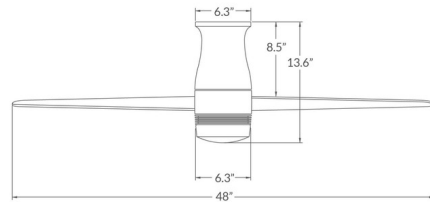

Description

Velo Flush DC Ceiling Fan by Ron Rezek, combines a strong motor with aerodynamically shaped blades to move the maximum volume of air from an attractive, compact fan. Features a powerful DC motor. Features a powerful DC motor. Has a Dark Bronze, Gloss White, or Bright Nickel motor and Dark, White, Ebony, Maple, Mahogany, Whitewash, Greywash, or Nickel blades, to create your perfect fan. Available with controls: RC Control which provides three speeds and choice of on/off or dimming light function, and comes with a handset, wall mounted holder, and RF receiver; WC Wall Control provides three speeds and choice of on/off or dimming light function (two wires), and comes with switch, switch plate and RF receiver; or CC Control - a wall/remote combo which includes the RC handset, WC wall switch, wall mounted holder, and RF receiver. ETL listed. Damp location rated.

Specifications

BLADE COLOR	Dark
BODY FINISH	Dark Bronze
WATTAGE	N/A
DIMMER	N/A
DIMENSIONS	48"W x 13.6"H
BULB	N/A
COUNTRY OF ORIGIN	Chinese Taipei

Shown in dark bronze / dark

CLICK TO VIEW PRODUCT

Notes: