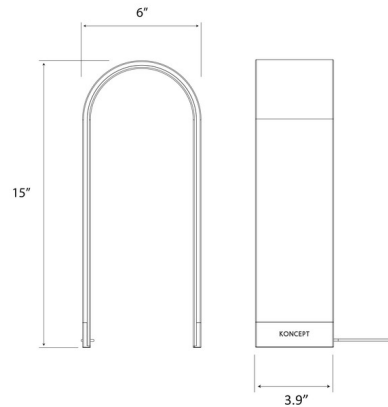

Shown in silver

CLICK TO VIEW PRODUCT

Notes: