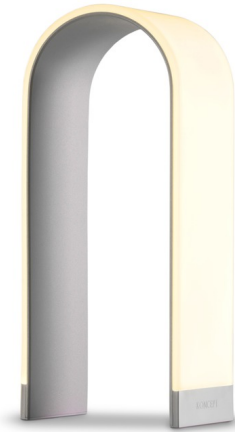

Lightology

lightology.com
866-954-4489
07-10-26

Project: _____

Company: _____

Location: _____ Fixture Type: _____

SPEC #: **KNC671893**

Approved On: _____ Approved By: _____

Mr. N Tall LED Table Lamp By Konzept Lighting

Description

A friendly table lamp from Konzept Lighting, Mr. N LED is both functional and original. This arc-shaped accent lamp features a multi-directional light, perfect for bedside lighting. With one touch of a finger on the matte silver aluminum body, Mr. N spreads soft LED light wherever you are. It's a great table lamp for modern and contemporary homes, combining cutting-edge and fashion-forward design. Integrated 5 watt LED light source with touch dimmer. UL listed.

Specifications

COLOR	N/A
BODY FINISH	Silver
WATTAGE	13.5W
DIMMER	Included
DIMENSIONS	6"W x 10"H x 3.9"D
INTEGRATED LED MODULE	1 x LED/13.5W/120V LED
COUNTRY OF ORIGIN	China

Technical Information

PRODUCT DIMENSIONS	Cord length: 120 inches
COLOR RENDERING	90 CRI
LAMP COLOR	2700K
LUMENS/WATT	18.52
LUMINOUS FLUX	250 lumens

Shown in silver

CLICK TO VIEW PRODUCT

Notes: