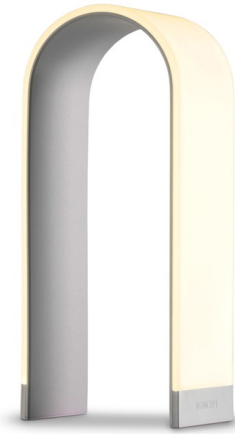

Lightology

lightology.com
866-954-4489
04-25-26

Project: _____

Company: _____

Location: _____ Fixture Type: _____

SPEC #: **KNC671893**

Approved On: _____ Approved By: _____

Mr. N Tall LED Table Lamp By Konzept Lighting

Description

A friendly table lamp from Konzept Lighting, Mr. N LED is both functional and original. This arc-shaped accent lamp features a multi-directional light, perfect for bedside lighting. With one touch of a finger on the matte silver aluminum body, Mr. N spreads soft LED light wherever you are. It's a great table lamp for modern and contemporary homes, combining cutting-edge and fashion-forward design. Integrated 5 watt LED light source with touch dimmer. UL listed.

Specifications

COLOR	N/A
BODY FINISH	Silver
WATTAGE	13.5W
DIMMER	Included
DIMENSIONS	6"W x 10"H x 3.9"D
INTEGRATED LED MODULE	1 x LED/13.5W/120V LED
COUNTRY OF ORIGIN	China

Technical Information

PRODUCT DIMENSIONS	Cord length: 120 inches
COLOR RENDERING	90 CRI
LAMP COLOR	2700K
LUMENS/WATT	18.52
LUMINOUS FLUX	250 lumens

Shown in silver

CLICK TO VIEW PRODUCT

Notes: