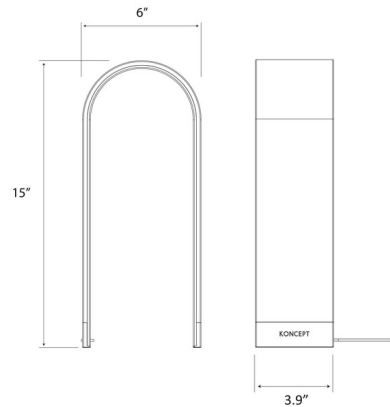

Shown in silver

CLICK TO VIEW PRODUCT

Notes: