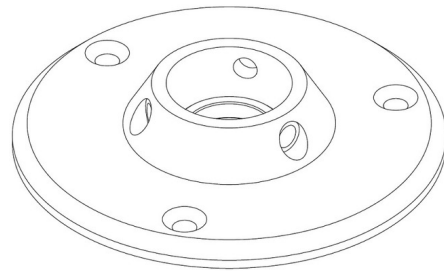

Description

External Flange Mount Accessory compatible with Hunza Lighting Bollard 300 pole light.

Shown in stainless steel

Flange Mount

90mm External Flange Mount

Specifications

COLOR	N/A
BODY FINISH	Stainless Steel
WATTAGE	N/A
DIMMER	N/A
DIMENSIONS	2.5"W
BULB	N/A
COUNTRY OF ORIGIN	New Zealand