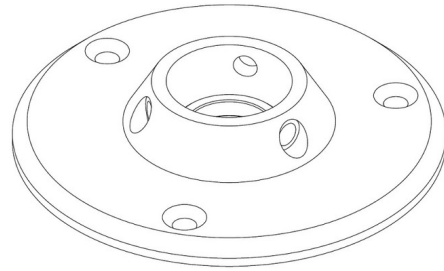

### Description

External Flange Mount Accessory compatible with Hunza Lighting Bollard 300 pole light.

Shown in stainless steel

Flange Mount

90mm External Flange Mount

### Specifications

COLOR	N/A
BODY FINISH	Stainless Steel
WATTAGE	N/A
DIMMER	N/A
DIMENSIONS	2.5"W
BULB	N/A
COUNTRY OF ORIGIN	New Zealand

CLICK TO VIEW PRODUCT

Notes: