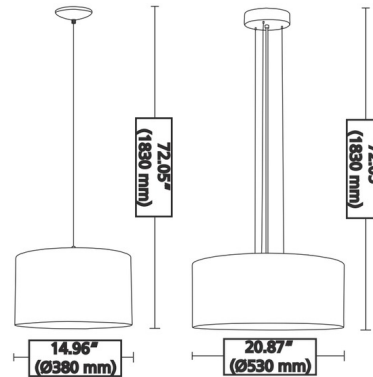

### Specifications

COLOR . . . . . Black / Gold  
BODY FINISH . . . . . Satin Nickel  
WATTAGE . . . . . 9W  
DIMMER . . . . . Standard 120V  
DIMENSIONS . . . . . 14.96"W x 8.63"H  
BULB NOT INCLUDED . . . . . 1 x A19/Medium (E26)/9W/120V LED  
COUNTRY OF ORIGIN . . . . . China