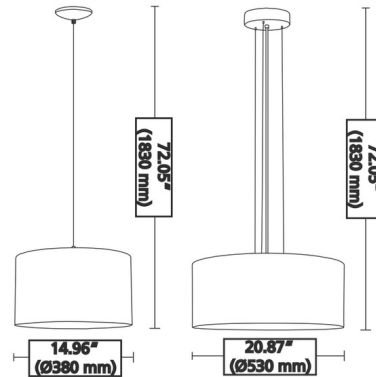

By Eglo

Description

The Maserlo Pendant offers a chic, versatile look that will suit a number of interiors, featuring a two-tone fabric drum shade suspended from a Satin Nickel canopy.

Specifications

COLOR Black / Gold
BODY FINISH Satin Nickel
WATTAGE 27W
DIMMER Standard 120V
DIMENSIONS 20.88"W x 8.75"H
BULB NOT INCLUDED 3 x A19/Medium (E26)/9W/120V LED
COUNTRY OF ORIGIN China

Technical Information

PRODUCT DIMENSIONS Cable Length: 72"

Shown in satin nickel / black / gold

CLICK TO VIEW PRODUCT

Notes: