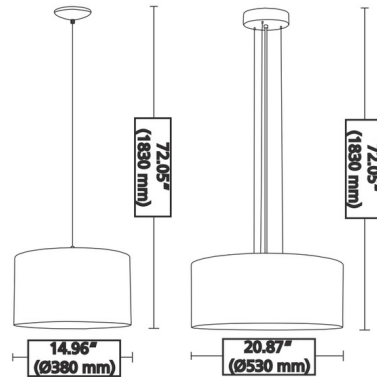

Description

The Maserlo Pendant offers a chic, versatile look that will suit a number of interiors, featuring a two-tone fabric drum shade suspended from a Satin Nickel canopy.

Specifications

COLOR Black / Gold
BODY FINISH Satin Nickel
WATTAGE 27W
DIMMER Standard 120V
DIMENSIONS 20.88"W x 8.75"H
BULB NOT INCLUDED 3 x A19/Medium (E26)/9W/120V LED
COUNTRY OF ORIGIN China

Technical Information

PRODUCT DIMENSIONS Cable Length: 72"

Shown in satin nickel / black / gold

CLICK TO VIEW PRODUCT

Notes: