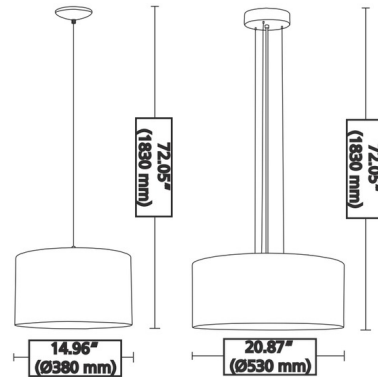

Description

The Maserlo Pendant offers a chic, versatile look that will suit a number of interiors, featuring a two-tone fabric drum shade suspended from a Satin Nickel canopy.

Specifications

COLOR Black / Gold
BODY FINISH Satin Nickel
WATTAGE 27W
DIMMER Standard 120V
DIMENSIONS 20.88"W x 8.75"H
BULB NOT INCLUDED 3 x A19/Medium (E26)/9W/120V LED
COUNTRY OF ORIGIN China

Technical Information

PRODUCT DIMENSIONS Cable Length: 72"

Shown in satin nickel / black / gold

CLICK TO VIEW PRODUCT

Notes: