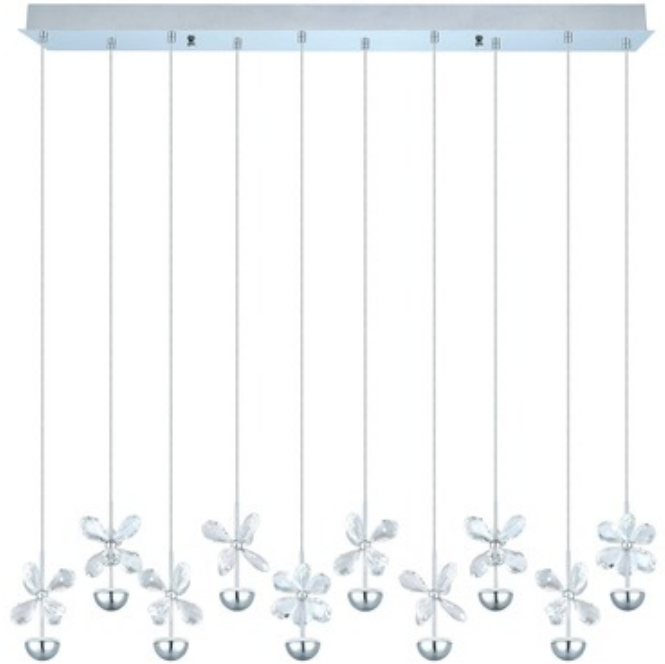

BRAND

Eglo

DESCRIPTION

The Pianopoli Multi Light Pendant offers a chic, elegant look that will dress up any space, featuring a linear Chrome finished canopy with flower like Crystals draped with Chrome drop-like mini bowl shades. ETL listed.

SHADE COLOR	N/A
BODY FINISH	Chrome
WATTAGE	21W
DIMMER	N/A
DIMENSIONS	72"L x 33.63"W x 5.13"D
INTEGRATED LED MODULE	
LAMP	10 x LED/2.1W/120V LED

Technical Information

LUMINOUS FLUX	2600 lumens
LUMENS/WATT	1,238.10
LAMP COLOR	3000K
COLOR RENDERING	80 CRI

SPEC # EGL672131

COMPANY	PROJECT	FIXTURE TYPE	APPROVED BY	DATE