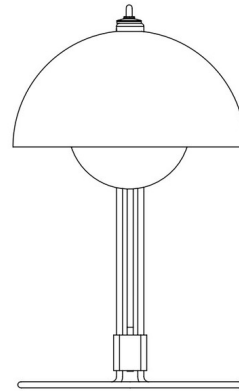

Lightology

lightology.com
866-954-4489
04-26-26

Project: _____
Company: _____
Location: _____ Fixture Type: _____
SPEC #: **TRA672201**
Approved On: _____ Approved By: _____

Flowerpot VP4 Table Lamp By &Tradition

Description

The FlowerPot VP4 Table Lamp offers a playful design that is timeless in nature, featuring two semicircular spheres made from deep drawn metal that face each other set into a thin arm with a circular base to create a simple, yet sleek design.

Shown in matte black

H: 36cm / 14.2in

Ø: 23cm / 9.1in

Specifications

COLOR	N/A
BODY FINISH	Matte Black
WATTAGE	29W
DIMMER	Standard 120V
DIMENSIONS	9.1"W x 14.13"H
BULB NOT INCLUDED	1 x A19/Medium (E26)/29W/120V Incandescent
OTHER BULB OPTIONS	1 x A19/Medium (E26)/120V LED
COUNTRY OF ORIGIN	China