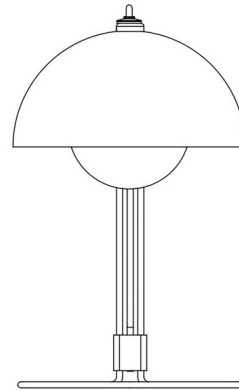

Lightology

lightology.com
866-954-4489
06-18-26

Project: _____

Company: _____

Location: _____ Fixture Type: _____

SPEC #: **TRA672201**

Approved On: _____ Approved By: _____

Flowerpot VP4 Table Lamp By &Tradition

Description

The FlowerPot VP4 Table Lamp offers a playful design that is timeless in nature, featuring two semicircular spheres made from deep drawn metal that face each other set into a thin arm with a circular base to create a simple, yet sleek design.

Shown in matte black

H: 36cm / 14.2in

Ø: 23cm / 9.1in

Specifications

COLOR	N/A
BODY FINISH	Matte Black
WATTAGE	29W
DIMMER	Standard 120V
DIMENSIONS	9.1"W x 14.13"H
BULB NOT INCLUDED	1 x A19/Medium (E26)/29W/120V Incandescent
OTHER BULB OPTIONS	1 x A19/Medium (E26)/120V LED
COUNTRY OF ORIGIN	China